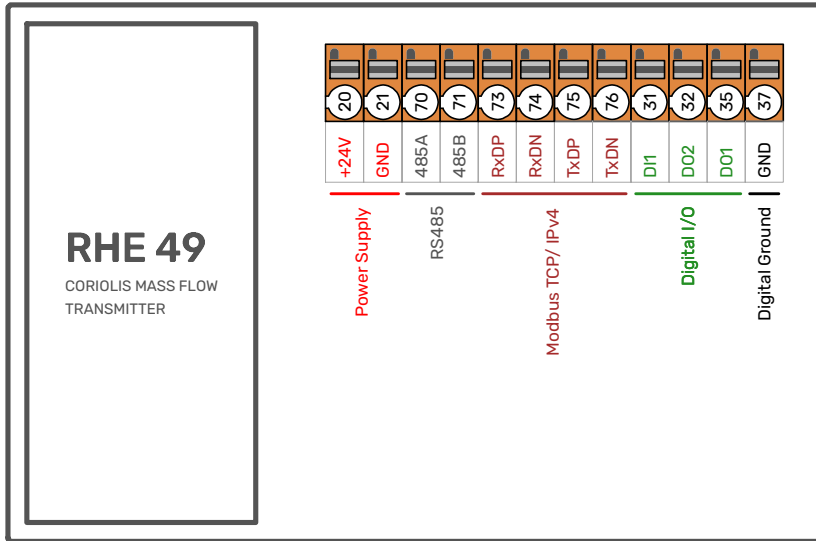

Stainless steel enclosure

Aluminium enclosure

EMC cable gland -
see installation instructions for
Pflitsch blueglobe TRI cable glands

Do not change the installation under power.

created / revised	
Date	20.06.2024
Drawn	H.G.Rudolph
Appr.	M. Weber