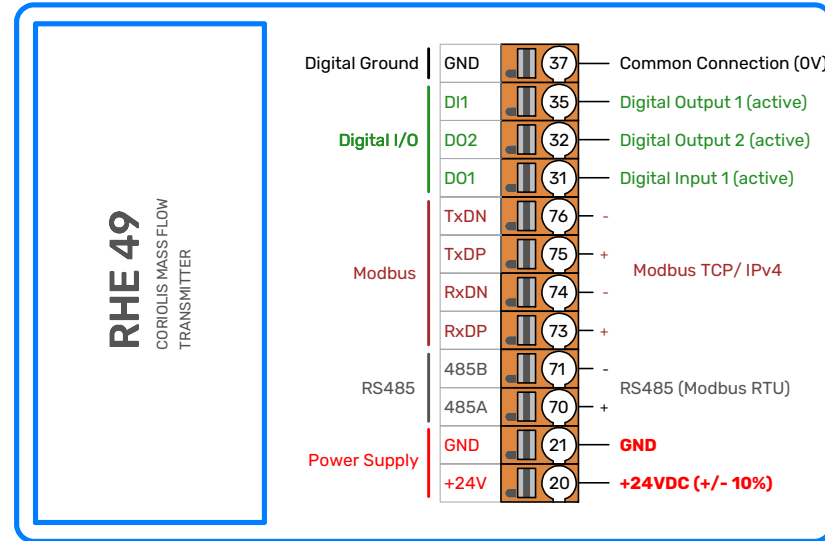

Stainless steel enclosure

Aluminium enclosure

EMC cable gland -
see installation instructions for
Pflitsch blueglobe TRI cable glands

Do not change the installation under power.

created / revised	
Date	20.06.2024
Drawn	H.G.Rudolph
Appr.	M. Weber