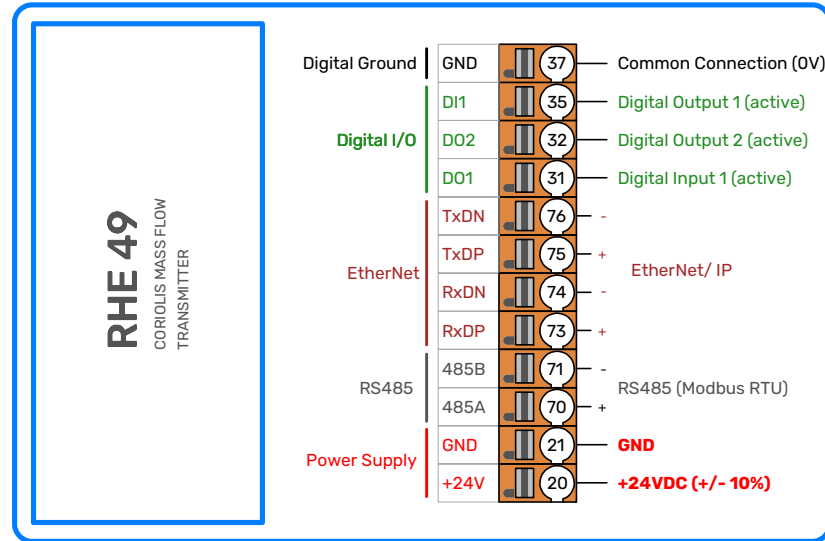

Stainless steel enclosure

Aluminium enclosure

EMC cable gland -
see installation instructions for
Pflitsch blueglobe TRI cable glands

Do not change the installation under power.

created / revised	
Date	20.06.2024
Drawn	H.G.Rudolph
Appr.	M. Weber