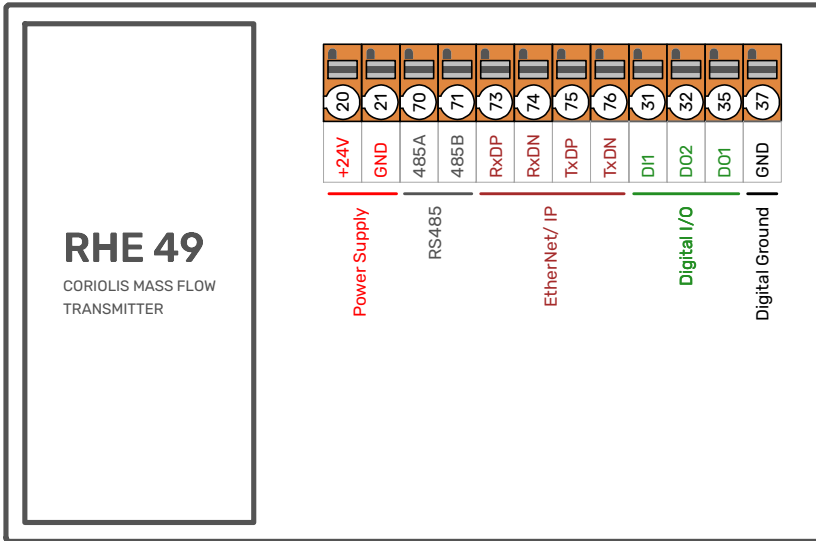

Stainless steel enclosure

Aluminium enclosure

EMC cable gland -
see installation instructions for
Pflitsch blueglobe TRI cable glands

Do not change the installation under power.

created / revised	
Date	20.06.2024
Drawn	H.G.Rudolph
Appr.	M. Weber