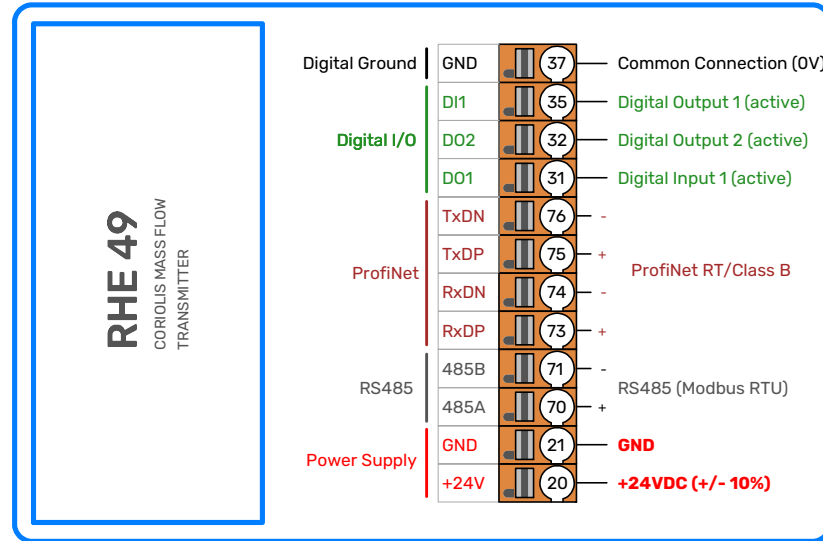

Stainless steel enclosure

Aluminium enclosure

EMC cable gland -
see installation instructions for
Pflitsch blueglobe TRI cable glands

Do not change the installation under power.

created / revised	
Date	20.06.2024
Drawn	H.G.Rudolph
Appr.	M. Weber