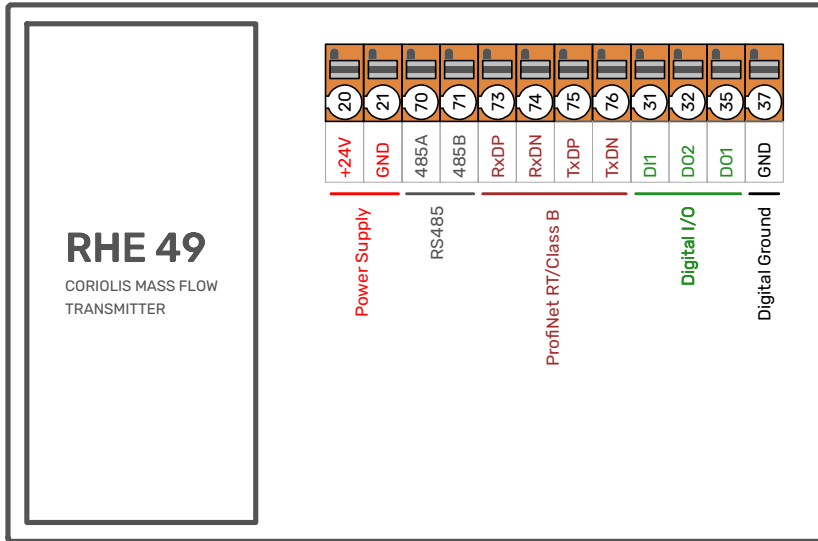

Stainless steel enclosure

Aluminium enclosure

EMC cable gland -
see installation instructions for
Pflitsch blueglobe TRI cable glands

Do not change the installation under power.

created / revised	
Date	20.06.2024
Drawn	H.G.Rudolph
Appr.	M. Weber