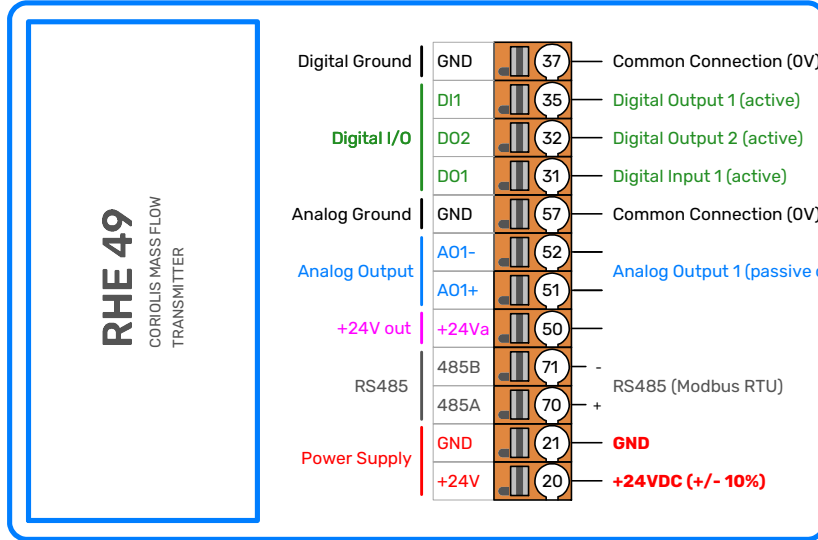

Stainless steel enclosure

Aluminium enclosure

EMC cable gland -
see installation instructions for
Pflitsch blueglobe TRI cable glands

Do not change the installation under power.

created / revised	
Date	20.06.2024
Drawn	H.G.Rudolph
Appr.	M. Weber