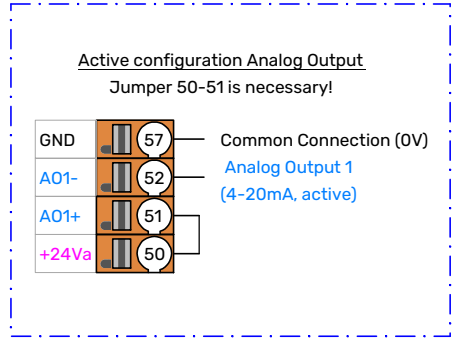

Stainless steel enclosure

Aluminium enclosure

EMC cable gland -
see installation instructions for
Pflitsch blueglobe TRI cable glands

Do not change the installation under power.

created / revised	
Date	20.06.2024
Drawn	H.G.Rudolph
Appr.	M. Weber