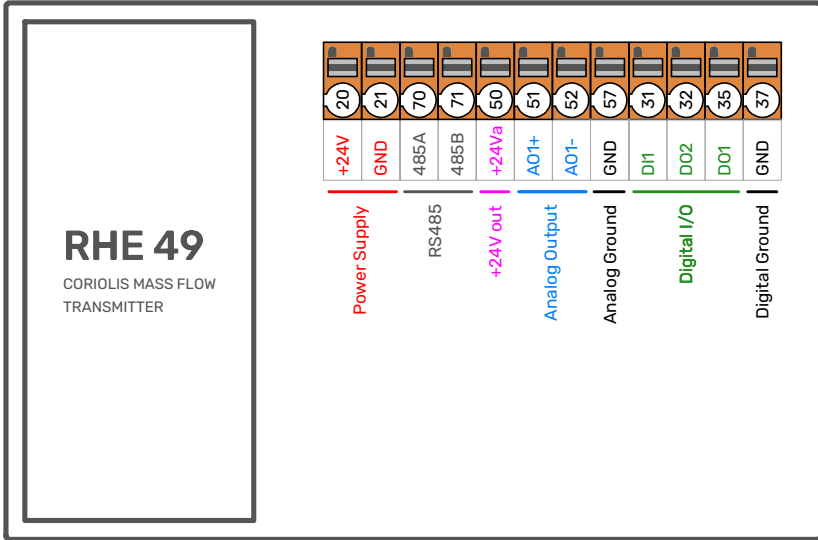

Stainless steel enclosure

Aluminium enclosure

EMC cable gland -
see installation instructions for
Pflitsch blueglobe TRI cable glands

Do not change the installation under power.

created / revised	
Date	20.06.2024
Drawn	H.G.Rudolph
Appr.	M. Weber